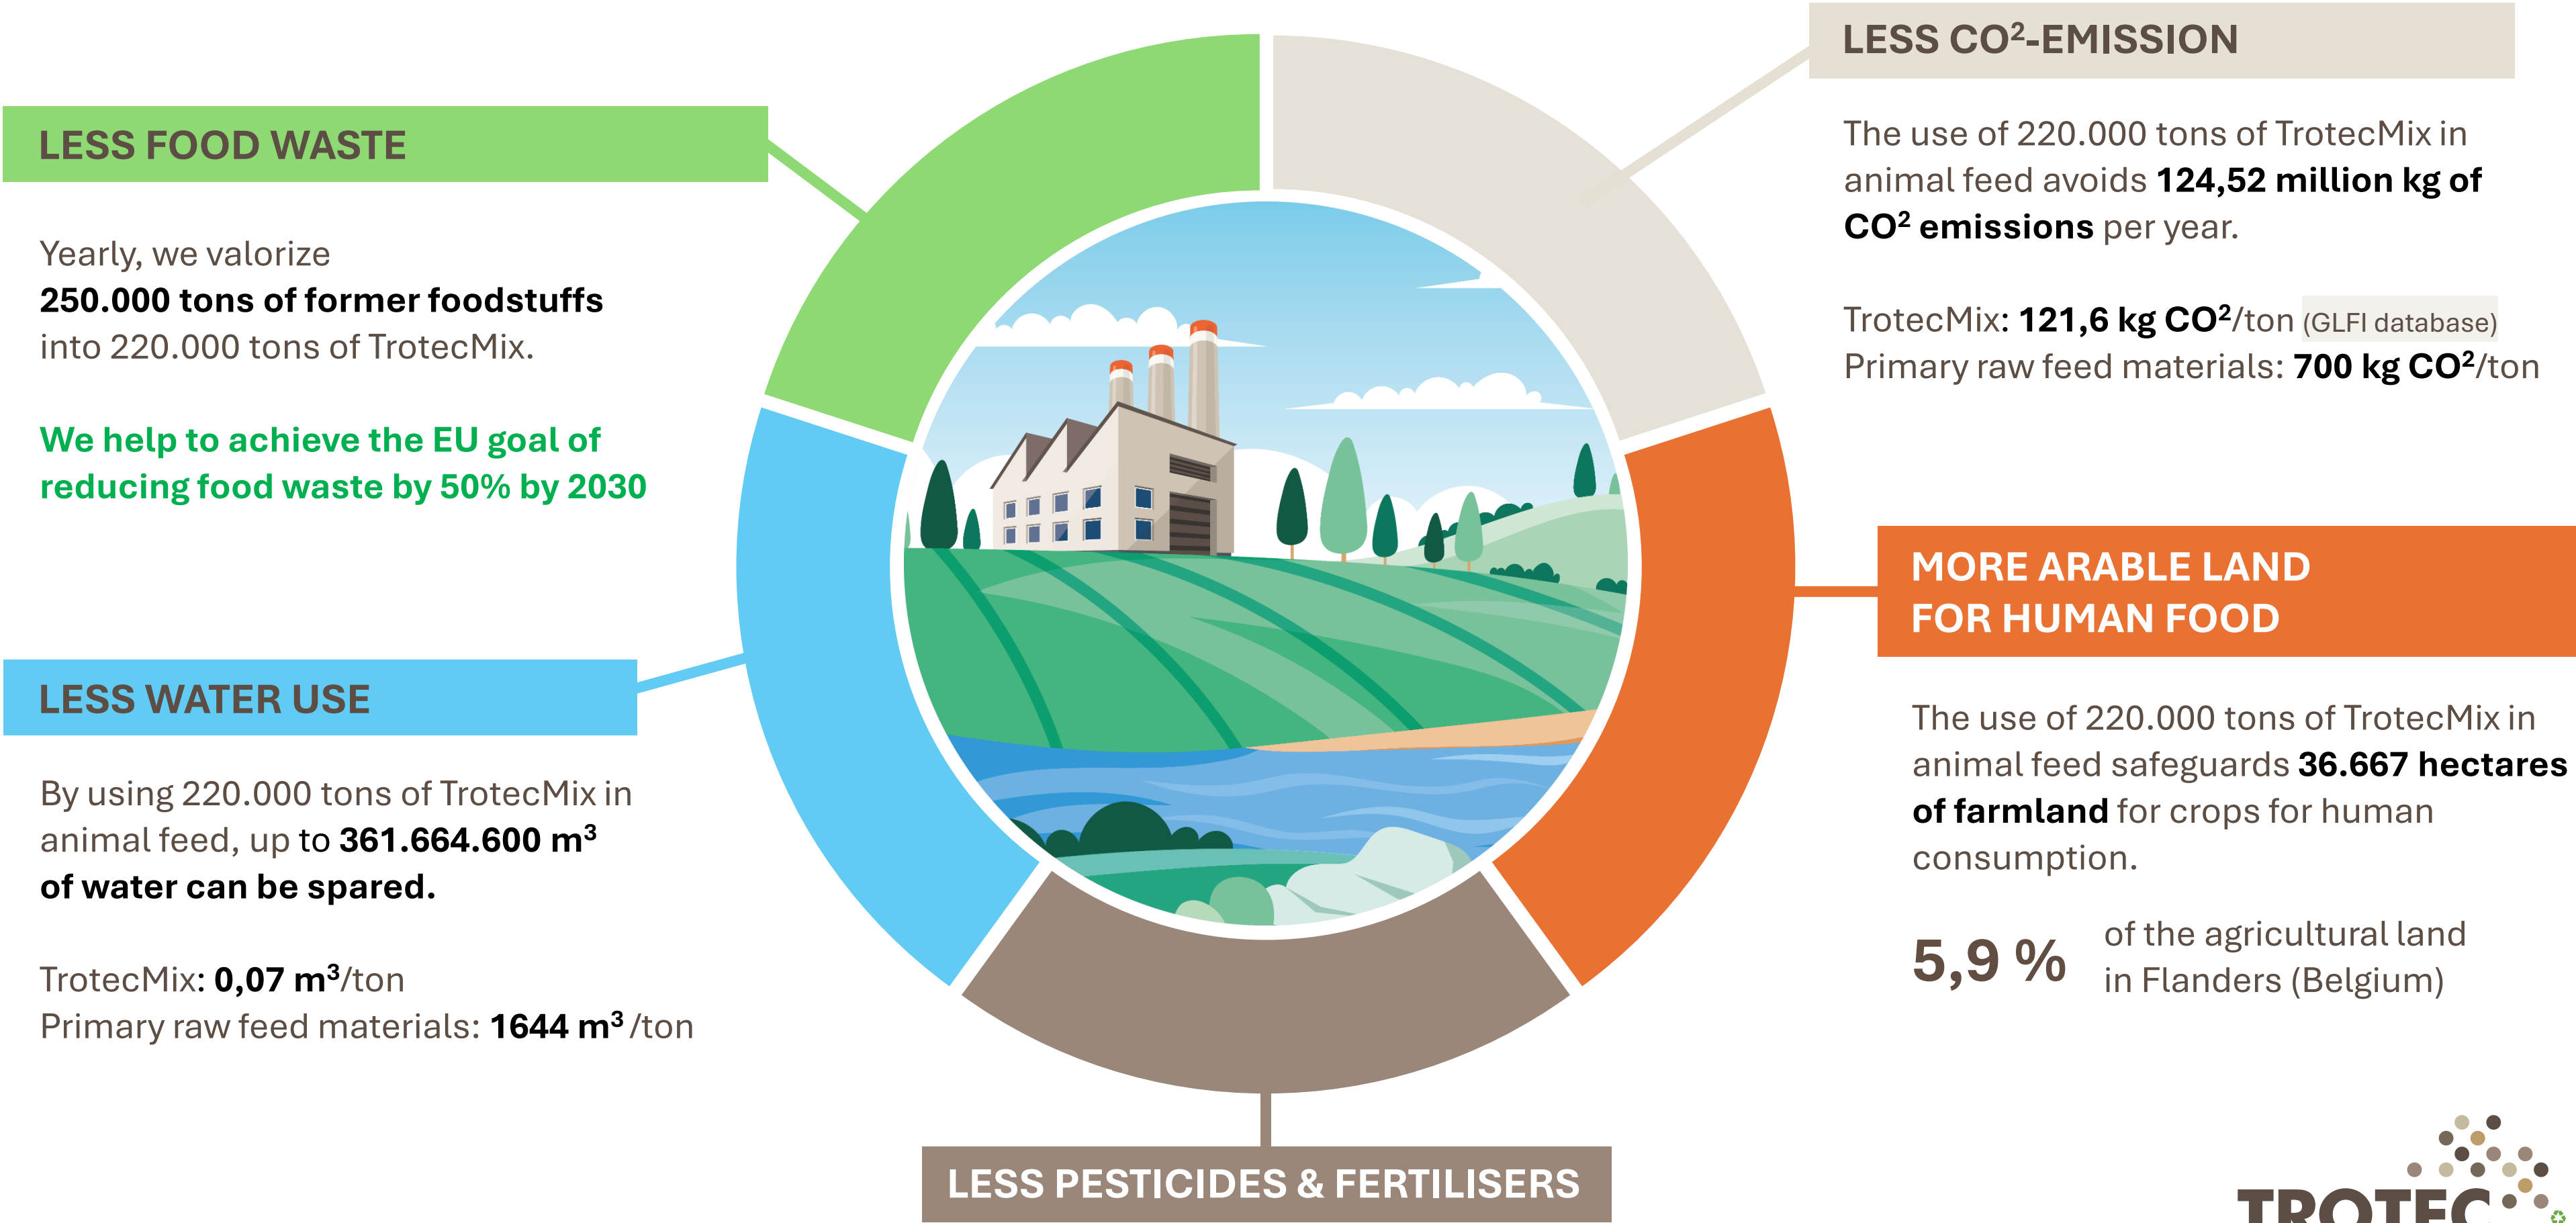

Chocolate

Chips

Dough

Candy

Pasta

Breakfast cereals

Contribution to a sustainable world

Proud **Trotectors** of circular ingredients.

Contribution to a sustainable world

CLASSIC ANIMAL FEED

Minerals and additives
3,9%

Fats and oils
1,5%

Proud **Trotec**ors of circular ingredients.

ANIMAL FEED WITH REDUCED CARBON FOOTPRINT

Minerals and additives
3,9%

Fats and oils
1,5%

Guarantee of stable composition

- 92% dry matter
- 52% starch and sugars
- 12% raw protein
- 11% raw fat

TROTECMIX can constitute **5 to 40%** on the composition of animal feed

Contribution to a sustainable world

**“ We do not inherit the land
from our grandparents,
we borrow it from our children
”**

Antoine de Saint-Exupéry