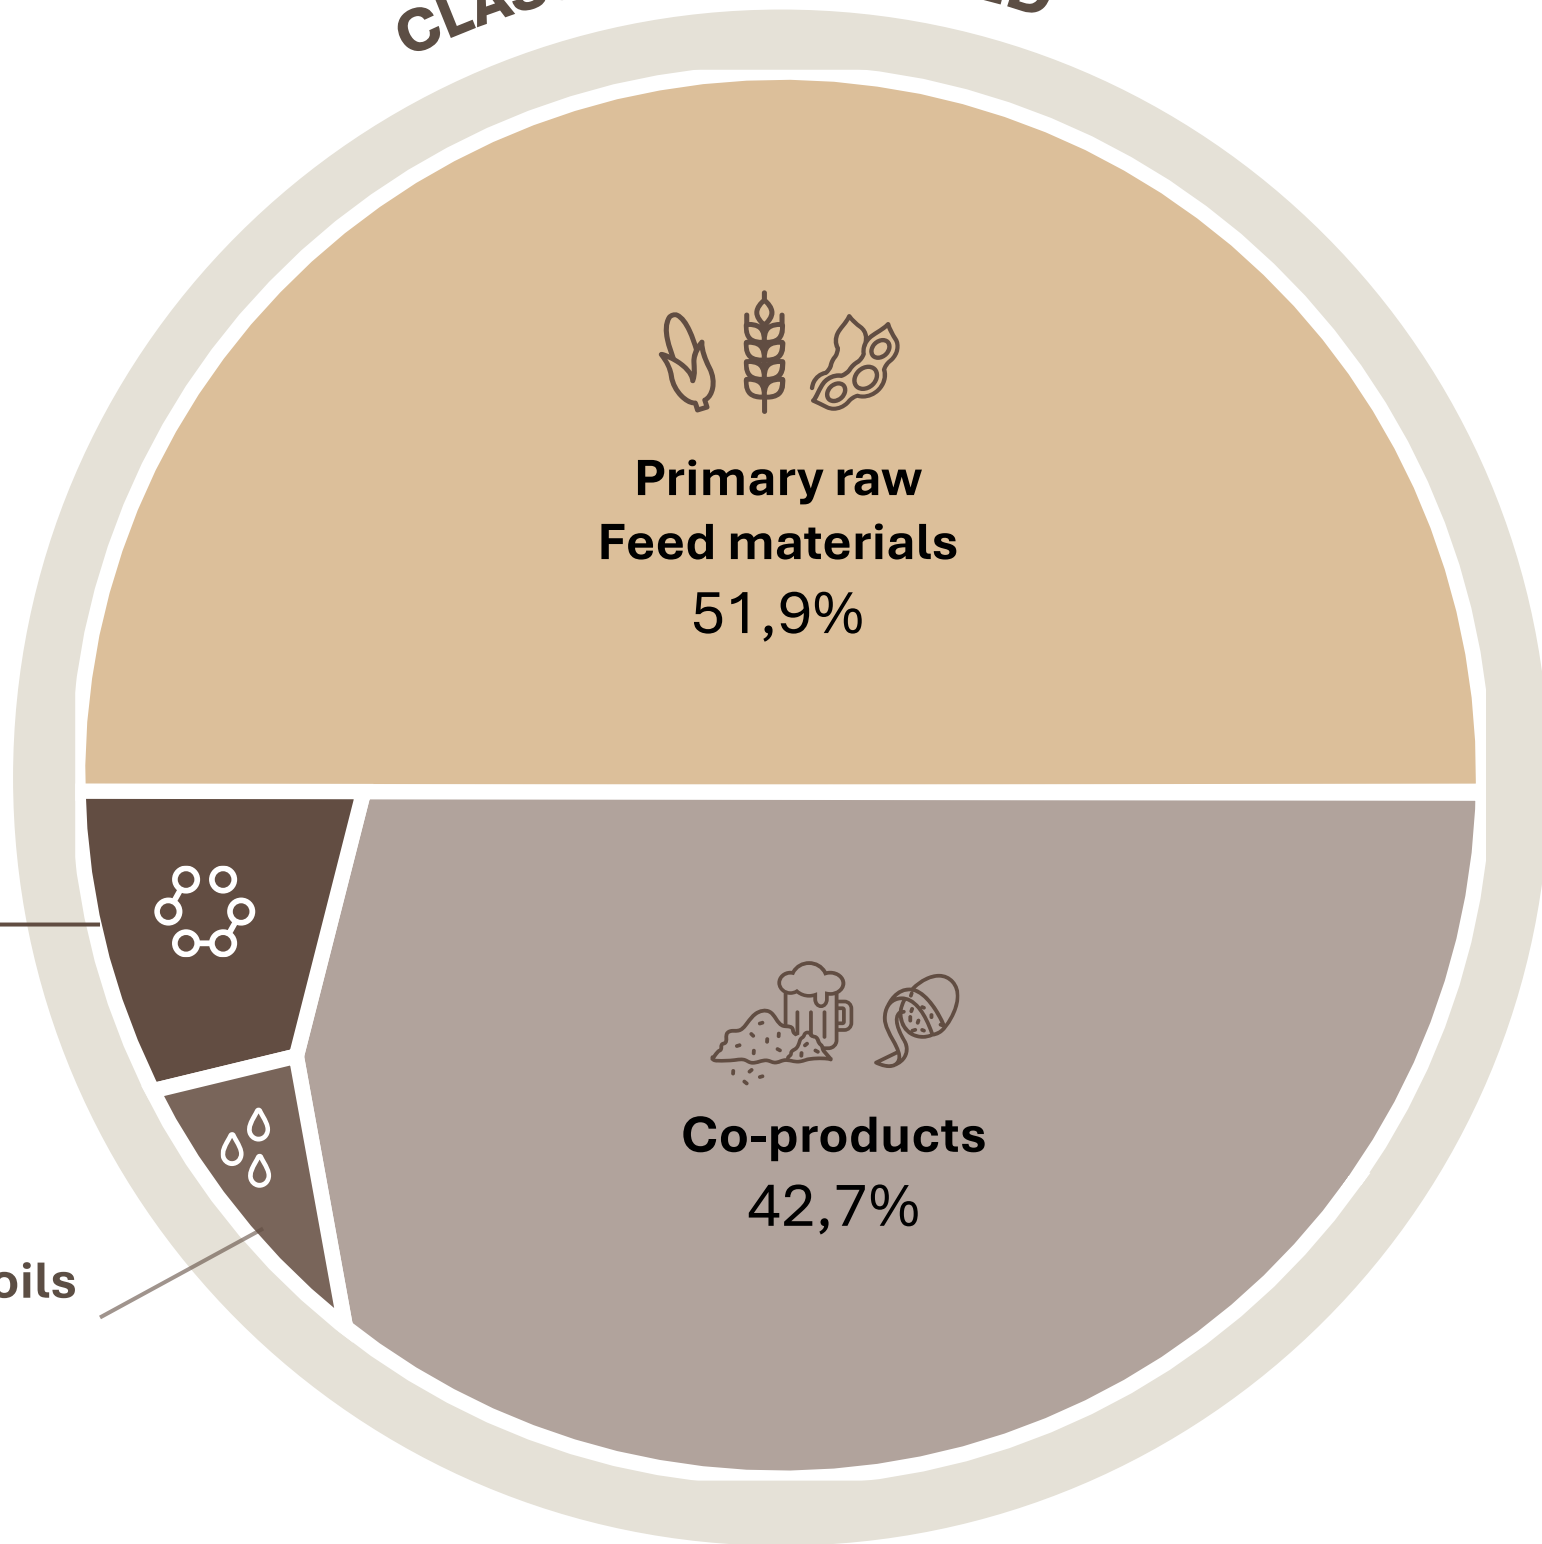

TROTEC
MASTER IN CIRCULAR INGREDIENTS

Proud Troteectors
of circular ingredients.

Master in circular ingredients

Plants

Proud **Tro**tecs of circular ingredients.

From food... former foodstuffs

Bread

Biscuits

Chocolate

Chips

Dough

Candy

Pasta

Breakfast cereals

Contribution to a sustainable world

Proud **Trotectors** of circular ingredients.

Contribution to a sustainable world

CLASSIC ANIMAL FEED

Minerals and additives
3,9%

Fats and oils
1,5%

Proud **Trotec**ors of circular ingredients.

ANIMAL FEED WITH REDUCED CARBON FOOTPRINT

Minerals and additives
3,9%

Fats and oils
1,5%

Guarantee of stable composition

- 92% dry matter
- 52% starch and sugars
- 12% raw protein
- 11% raw fat

TROTECMIX can constitute **5 to 40%** on the composition of animal feed

Contribution to a sustainable world