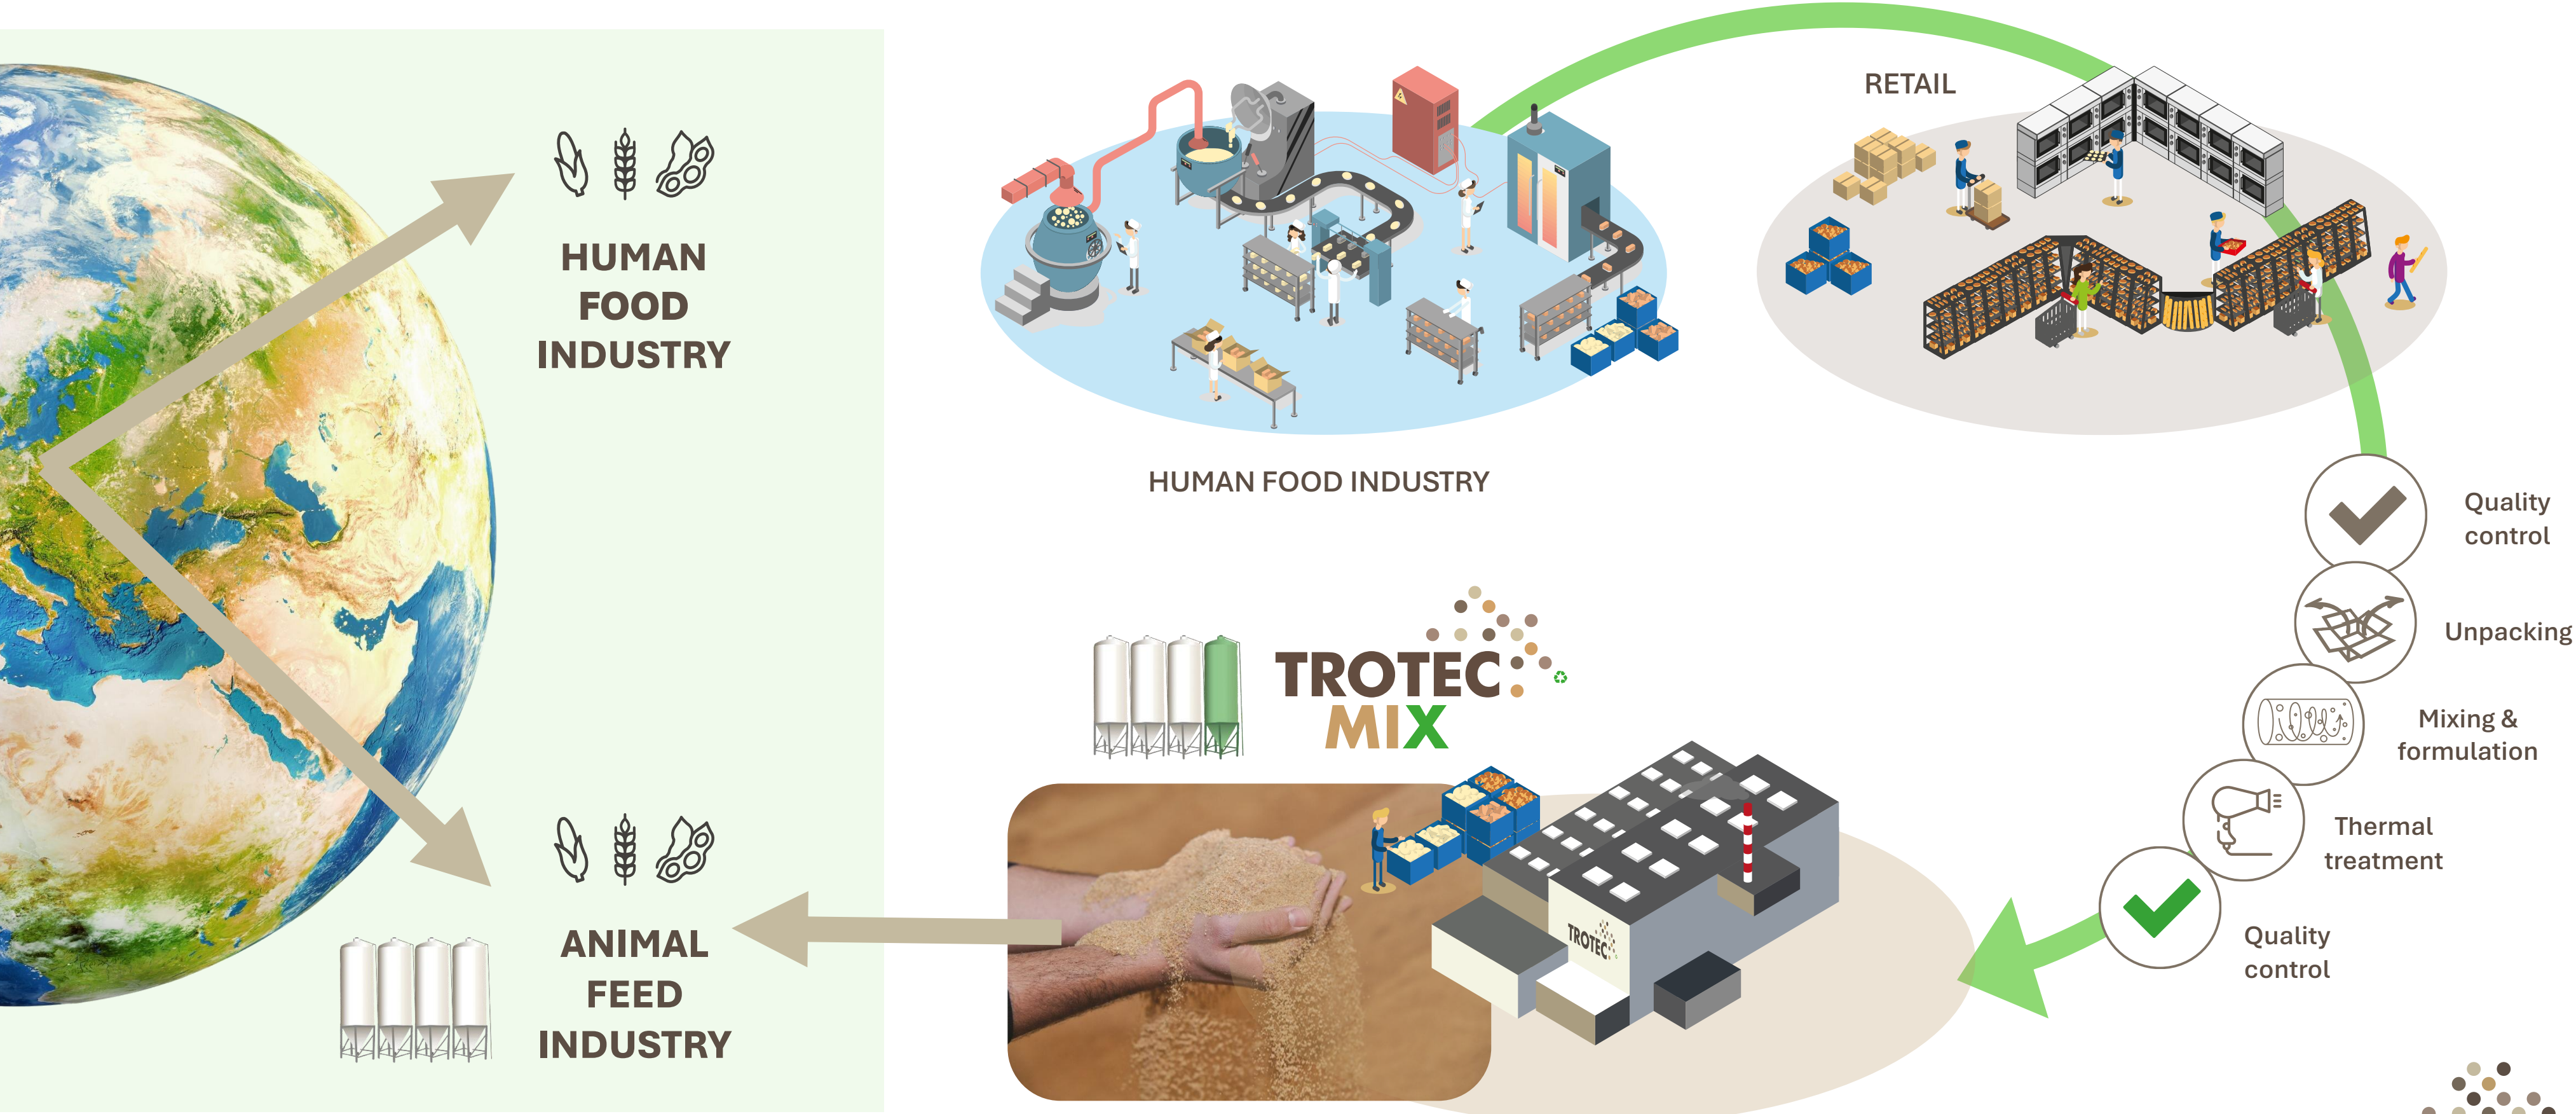

TROTEC
MASTER IN CIRCULAR INGREDIENTS

Proud Troteectors
of circular ingredients.

Master in circular ingredients

Plants

Proud **Tro**tecs of circular ingredients.

From food... former foodstuffs

Bread

Biscuits

Chocolate

Chips

Dough

Candy

Pasta

Breakfast cereals

Contribution to a sustainable world

Proud **Trotectors** of circular ingredients.

Contribution to a sustainable world

CLASSIC ANIMAL FEED

Minerals and additives
3,9%

Fats and oils
1,5%

Proud **Trotec**ors of circular ingredients.

ANIMAL FEED WITH REDUCED CARBON FOOTPRINT

Minerals and additives
3,9%

Fats and oils
1,5%

Guarantee of stable composition

- 92% dry matter
- 52% starch and sugars
- 12% raw protein
- 11% raw fat

TROTECMIX can constitute **5 to 40%** on the composition of animal feed

Contribution to a sustainable world