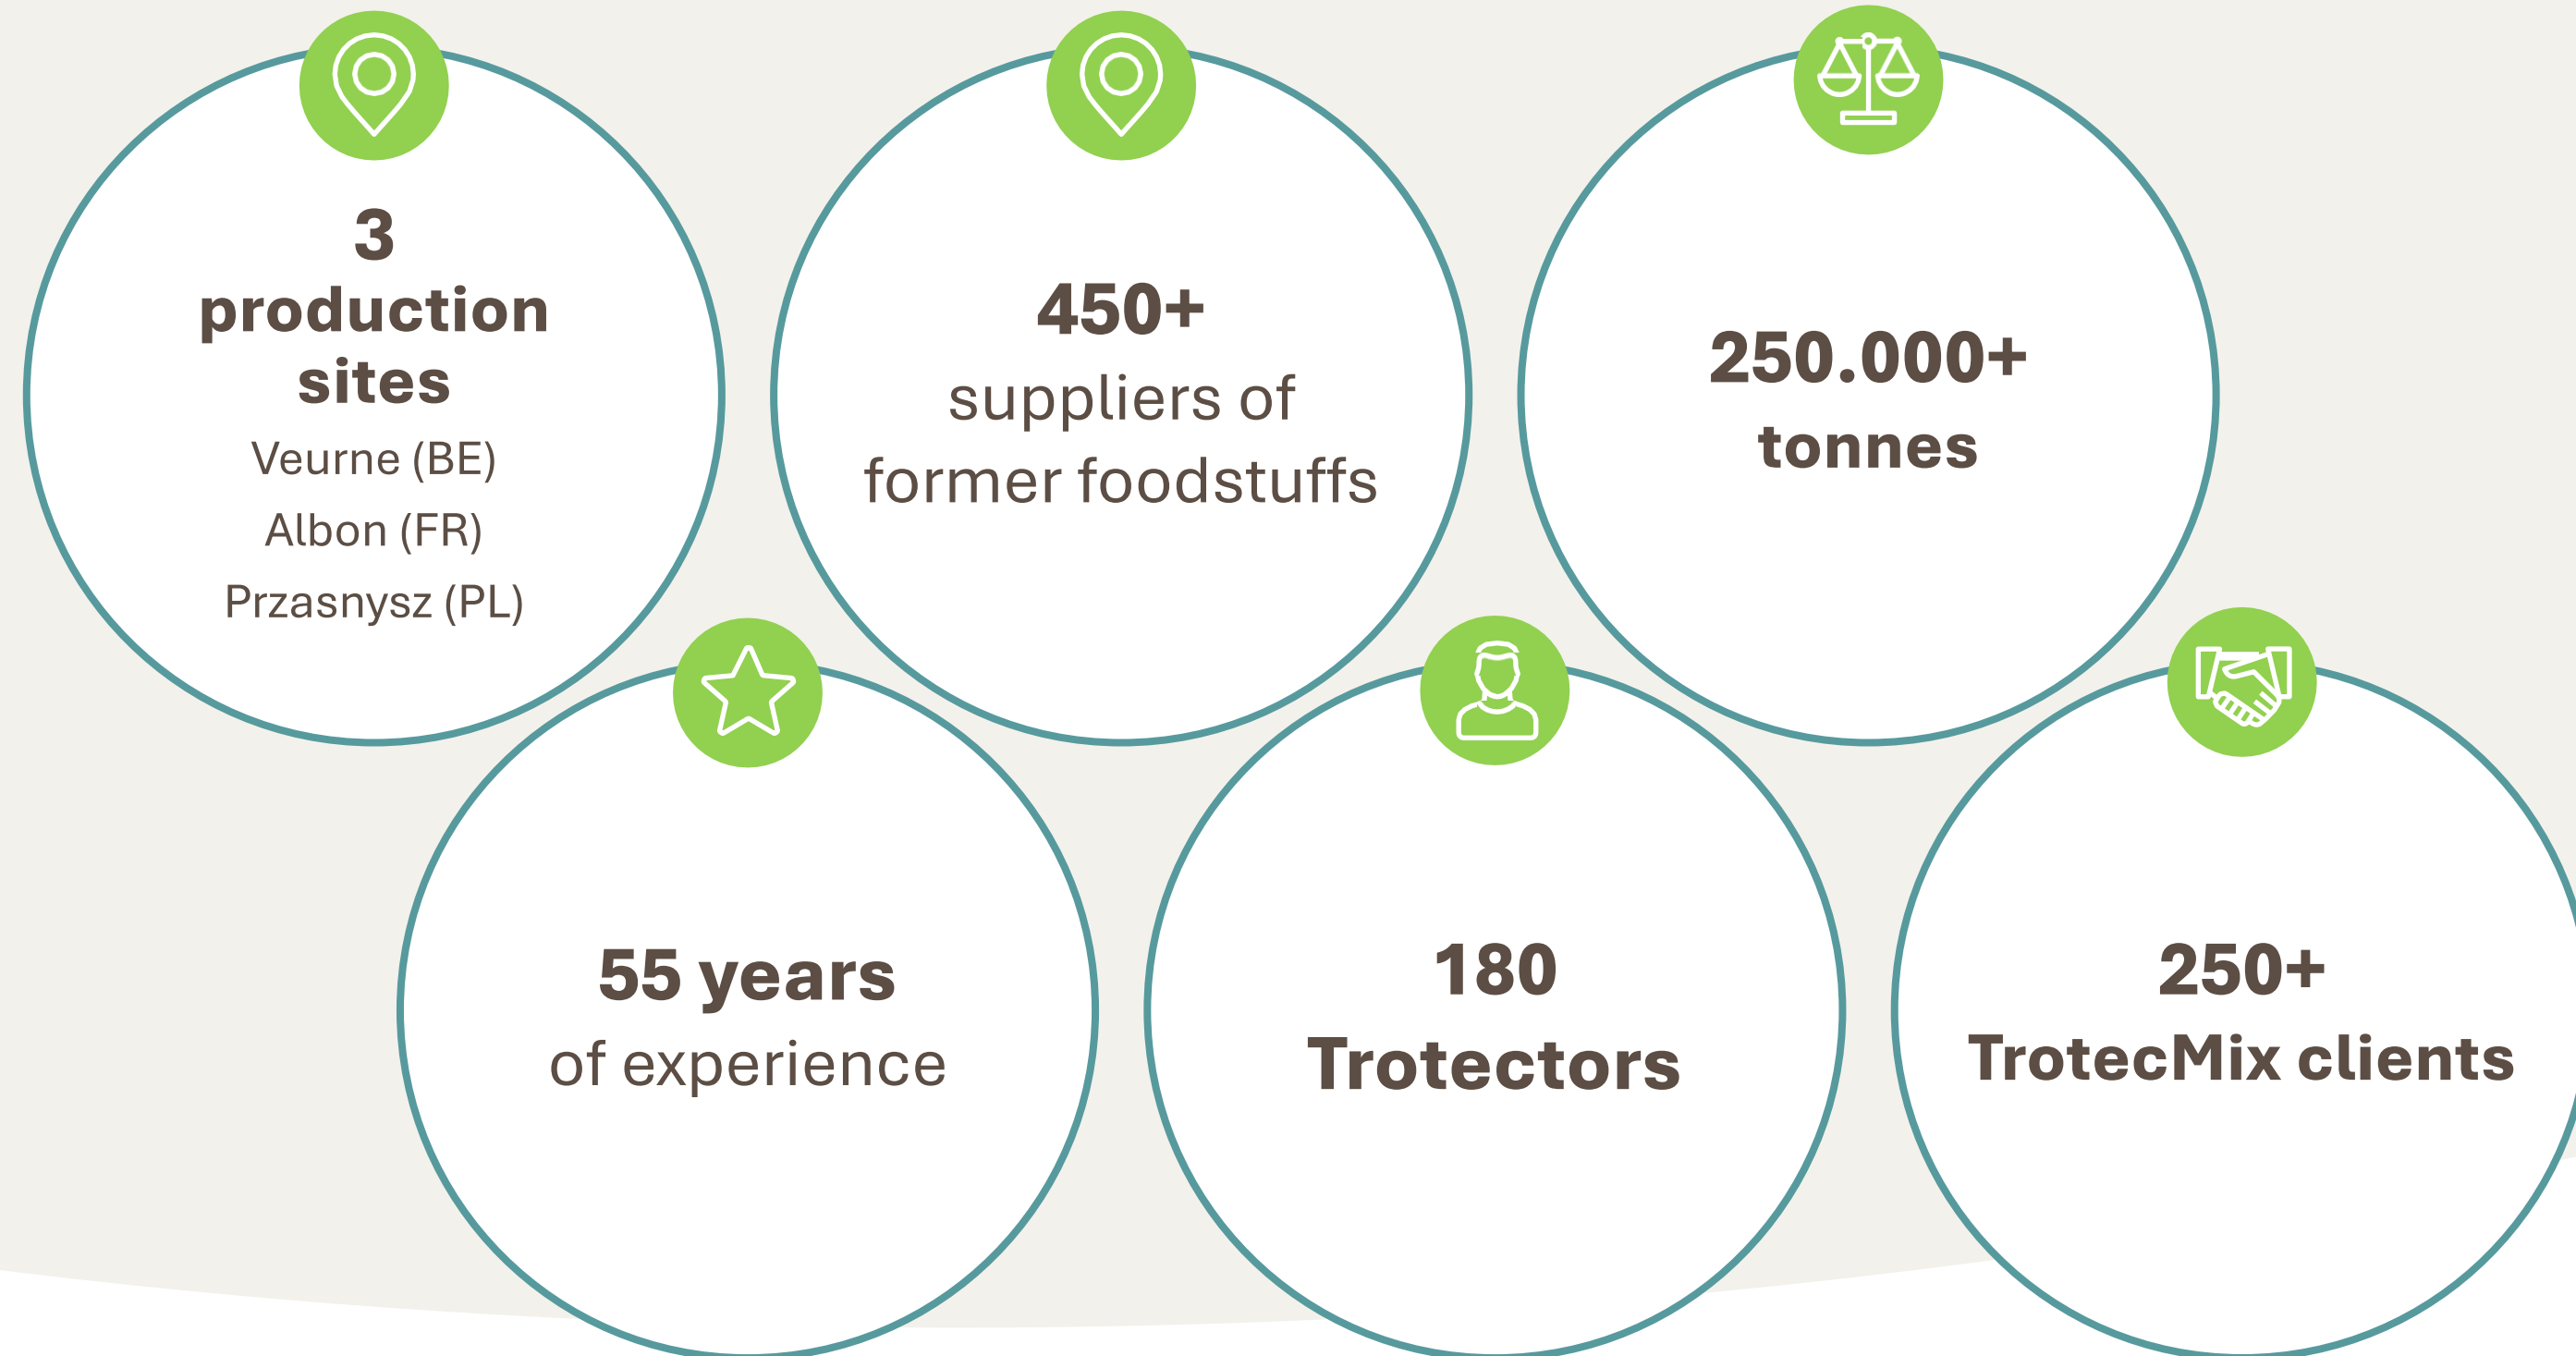

TROTEC
MASTER IN CIRCULAR INGREDIENTS

Proud Troteectors
of circular ingredients.

Master in circular ingredients

Plants

Proud **Tro**tecs of circular ingredients.

From food... former foodstuffs

Bread

Biscuits

Chocolate

Chips

Dough

Candy

Pasta

Breakfast cereals

Contribution to a sustainable world

Proud **Trotectors** of circular ingredients.

Contribution to a sustainable world

CLASSIC ANIMAL FEED

Minerals and additives
3,9%

Fats and oils
1,5%

Proud **Trotec**ors of circular ingredients.

ANIMAL FEED WITH REDUCED CARBON FOOTPRINT

Minerals and additives
3,9%

Fats and oils
1,5%

Guarantee of stable composition

- 92% dry matter
- 52% starch and sugars
- 12% raw protein
- 11% raw fat

TROTECMIX can constitute **5 to 40%** on the composition of animal feed

Contribution to a sustainable world