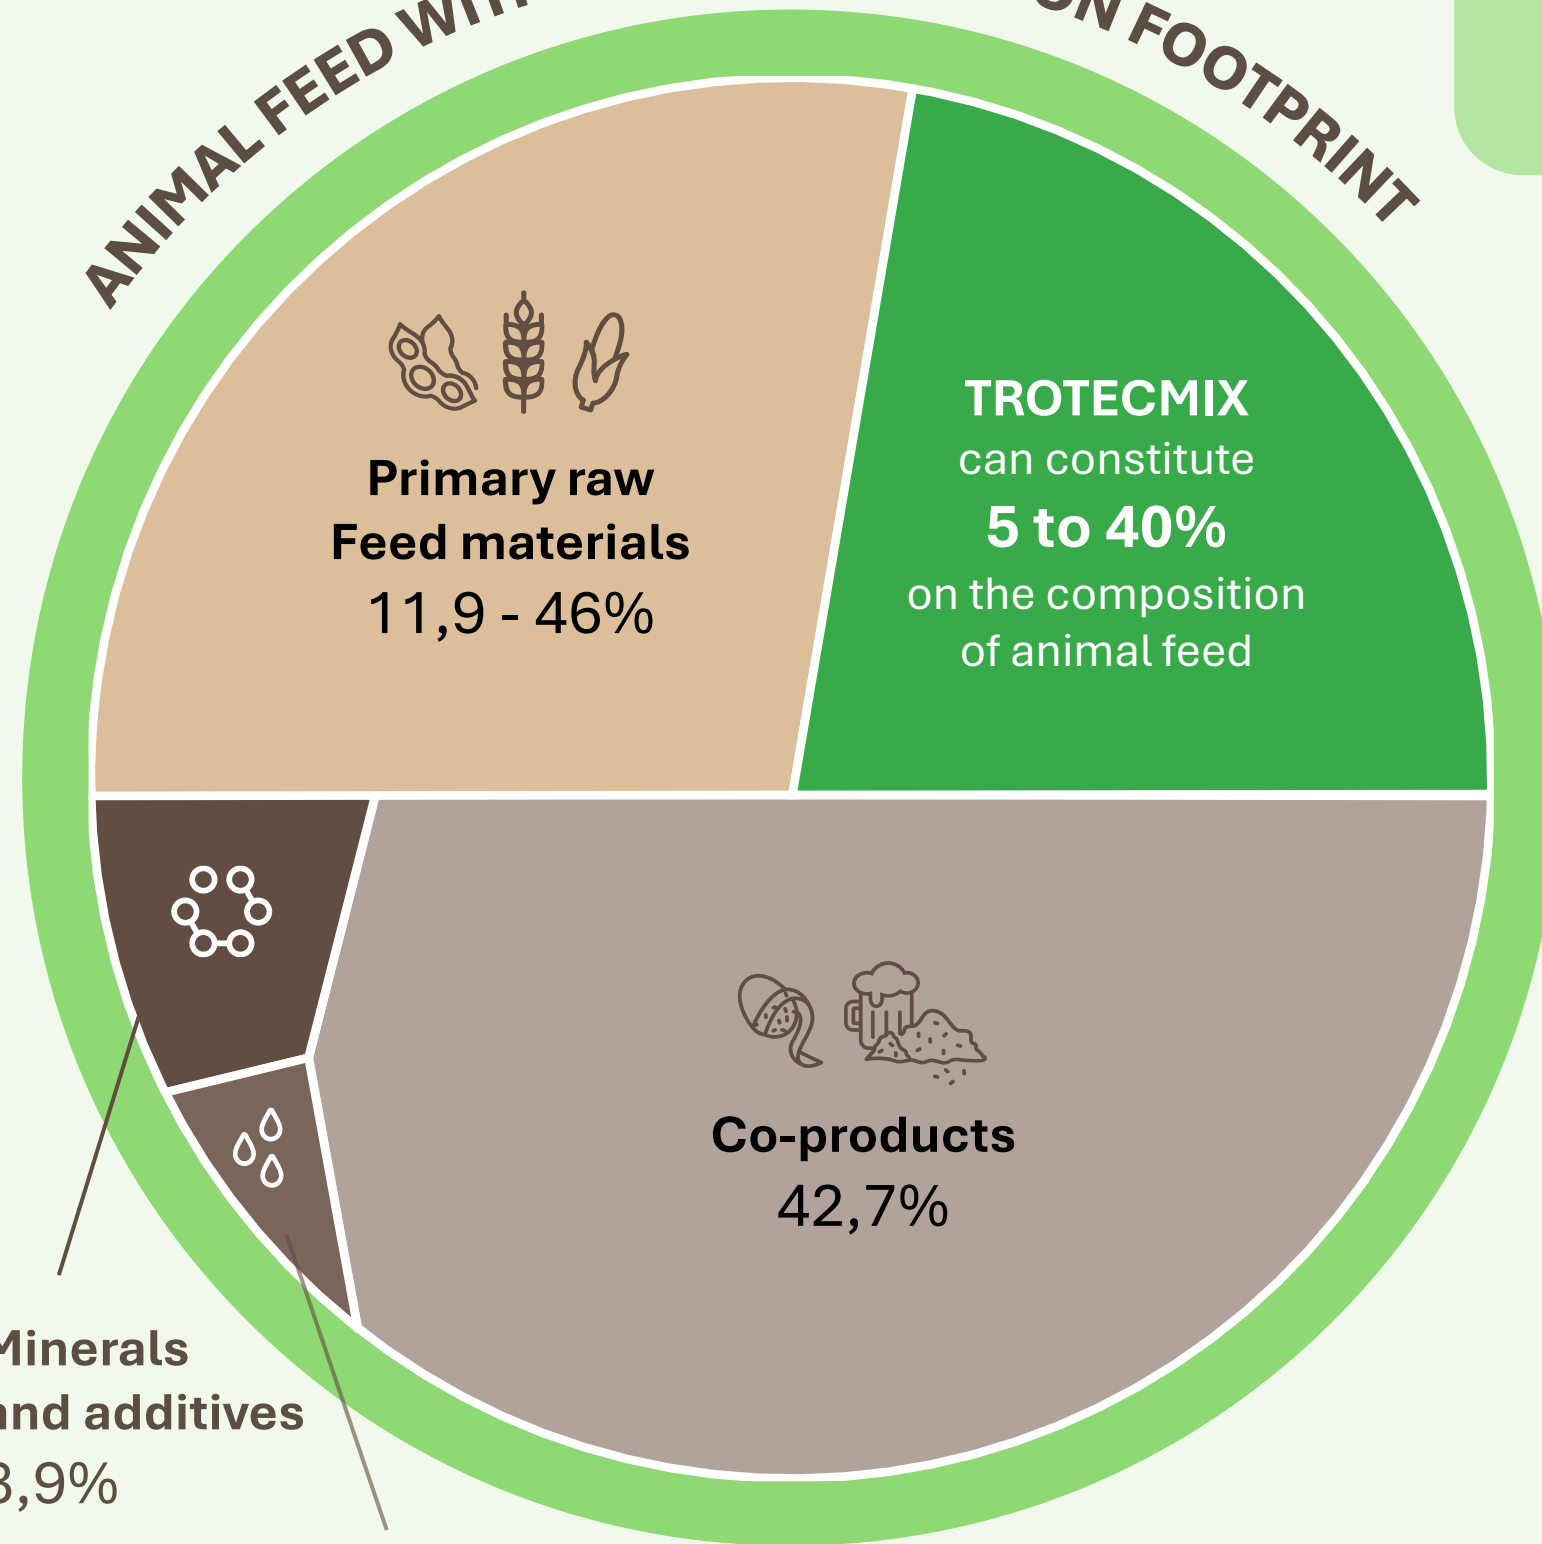

TROTEC
MASTER IN CIRCULAR INGREDIENTS

Proud Troteectors
of circular ingredients.

Master in circular ingredients

Plants

Proud **Tro**tecs of circular ingredients.

From food... former foodstuffs

Bread

Biscuits

Chocolate

Chips

Dough

Candy

Pasta

Breakfast cereals

Contribution to a sustainable world

Proud **Trotectors** of circular ingredients.

Contribution to a sustainable world

CLASSIC ANIMAL FEED

Minerals and additives
3,9%

Fats and oils
1,5%

Proud **Trotec**ors of circular ingredients.

ANIMAL FEED WITH REDUCED CARBON FOOTPRINT

Minerals and additives
3,9%

Fats and oils
1,5%

Guarantee of stable composition

- 92% dry matter
- 52% starch and sugars
- 12% raw protein
- 11% raw fat

TROTECMIX can constitute **5 to 40%** on the composition of animal feed

Contribution to a sustainable world